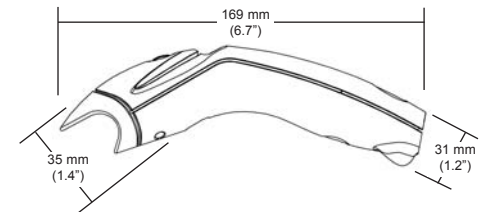

Dimensions

ELECTRICAL

Input Voltage	5 VDC $\pm$ 0.25 V
Power	675 mW
Operating Current	135 mA @ 5 VDC
DC Transformers	Class 2; 5.2 VDC @ 200 mA; or Class 2, 5.2 VDC @ 650 mA
Laser Class	IEC 60825-1:1993+A1:1997+A2:2001 Class 1
EMC	FCC, ICES-003 & EN55022 Class B

ENVIRONMENTAL

Operating Temperature	0°C to 40°C (32°F to 104°F)
Storage Temperature	-40°C to 60°C (-40°F to 140°F)
Humidity	5% to 95% relative humidity, non-condensing
Shock	Designed to withstand 1.5 m (5') drops
Light Levels	Up to 4842 Lux (450 footcandles)
Contaminants	Sealed to resist airborne particulate contaminants
Ventilation	None required