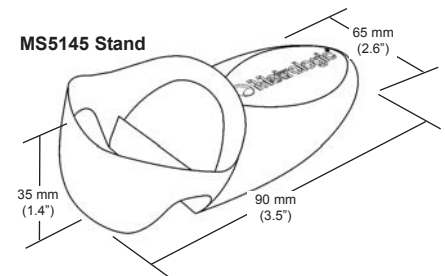

MS5145 Stand

Eclipse is available in the following colors

Pearl White

Light Grey

Black

Sample only, actual colors may vary

UNIVERSAL SERIAL BUS