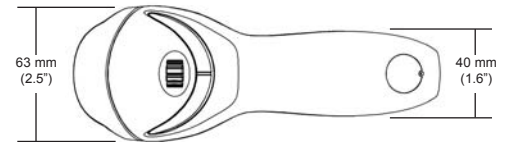

Dimensions

ELECTRICAL

Input Voltage	5 VDC $\pm$ 0.25 V
Power	675 mW
Operating Current	135 mA @ 5 VDC
DC Transformers	Class 2; 5.2 VDC @ 200 mA; or Class 2, 5.2 VDC @ 650 mA
Laser Class	IEC 60825-1:1993+A1:1997+A2:2001 Class 1
EMC	FCC, ICES-003 & EN55022 Class B

ENVIRONMENTAL

Operating Temperature	0°C to 40°C (32°F to 104°F)
Storage Temperature	-40°C to 60°C (-40°F to 140°F)
Humidity	5% to 95% relative humidity, non-condensing
Shock	Designed to withstand 1.5 m (5') drops
Light Levels	Up to 4842 Lux (450 footcandles)
Contaminants	Sealed to resist airborne particulate contaminants
Ventilation	None required