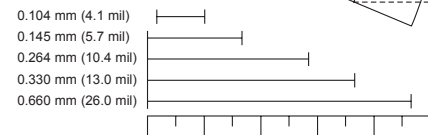

Standard features include PowerLink user-replaceable cables, and user friendly programming using MetroSelect® bar codes.

shown with optional stand

MS5145 Eclipse™

OPERATIONAL

Light Source	Visible Laser Diode 650 nm \pm 10 nm
Laser Power	< 1.0 mW @ peak power
Depth of Scan Field	0 mm - 140 mm (0" - 5.5") for 0.33 mm (13 mil) bar codes
Width of Scan Field	49 mm (1.9") @ face; 195 mm (7.7") @ 140 mm (5.5")
Scan Speed	72 scan lines per second
Scan Pattern	Single scan line
Minimum Bar Width	0.102 mm (4.0 mil)
Decode Capability	Autodiscriminates all standard bar codes, including RSS; for other symbologies call Metrologic
System Interfaces	PC Keyboard Wedge, RS232, IBM 468x/469x, Stand Alone Keyboard, USB (low speed and full speed)
Print Contrast	35% minimum reflectance difference
Number Characters Read	Up to 80 data characters
Roll, Pitch, Yaw	42°, 68°, 52°
Beeper Operation	7 tones or no beep
Indicators (LED)	Green = laser on, ready to scan; Red = good read

Scan Area

Bar Code Minimum Element

MECHANICAL

Length	169 mm (6.7")
Width	Head: 63 mm (2.5") Handle: 40 mm (1.6")
Height	Head: 35 mm (1.4") Handle: 31 mm (1.2")
Weight (w/o cable)	97 g (3.41 oz)
Termination	10 pin modular RJ45
Cable	Standard 1.5 m (5') straight; optional 2.7 m (9') coiled