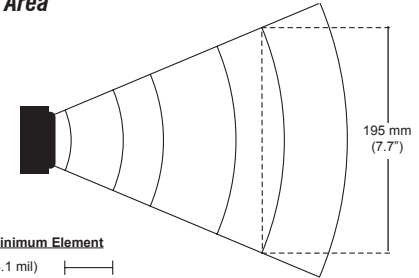

Standard features include PowerLink user-replaceable cables, and user friendly programming using MetroSelect® bar codes.

shown with optional stand

MS5145 Eclipse™

OPERATIONAL

Light Source	Visible Laser Diode 650 nm \pm 10 nm
Laser Power	< 1.0 mW @ peak power
Depth of Scan Field	0 mm - 140 mm (0" - 5.5") for 0.33 mm (13 mil) bar codes
Width of Scan Field	49 mm (1.9") @ face; 195 mm (7.7") @ 140 mm (5.5")
Scan Speed	72 scan lines per second
Scan Pattern	Single scan line
Minimum Bar Width	0.102 mm (4.0 mil)
Decode Capability	Autodiscriminates all standard bar codes, including RSS; for other symbologies call Metrologic
System Interfaces	PC Keyboard Wedge, RS232, IBM 468x/469x, Stand Alone Keyboard, USB (low speed and full speed)
Print Contrast	35% minimum reflectance difference
Number Characters Read	Up to 80 data characters
Roll, Pitch, Yaw	42°, 68°, 52°
Beeper Operation	7 tones or no beep
Indicators (LED)	Green = laser on, ready to scan; Red = good read

Scan Area

Bar Code Minimum Element

MECHANICAL

Length	169 mm (6.7")
Width	Head: 63 mm (2.5") Handle: 40 mm (1.6")
Height	Head: 35 mm (1.4") Handle: 31 mm (1.2")
Weight (w/o cable)	97 g (3.41 oz)
Termination	10 pin modular RJ45
Cable	Standard 1.5 m (5') straight; optional 2.7 m (9') coiled